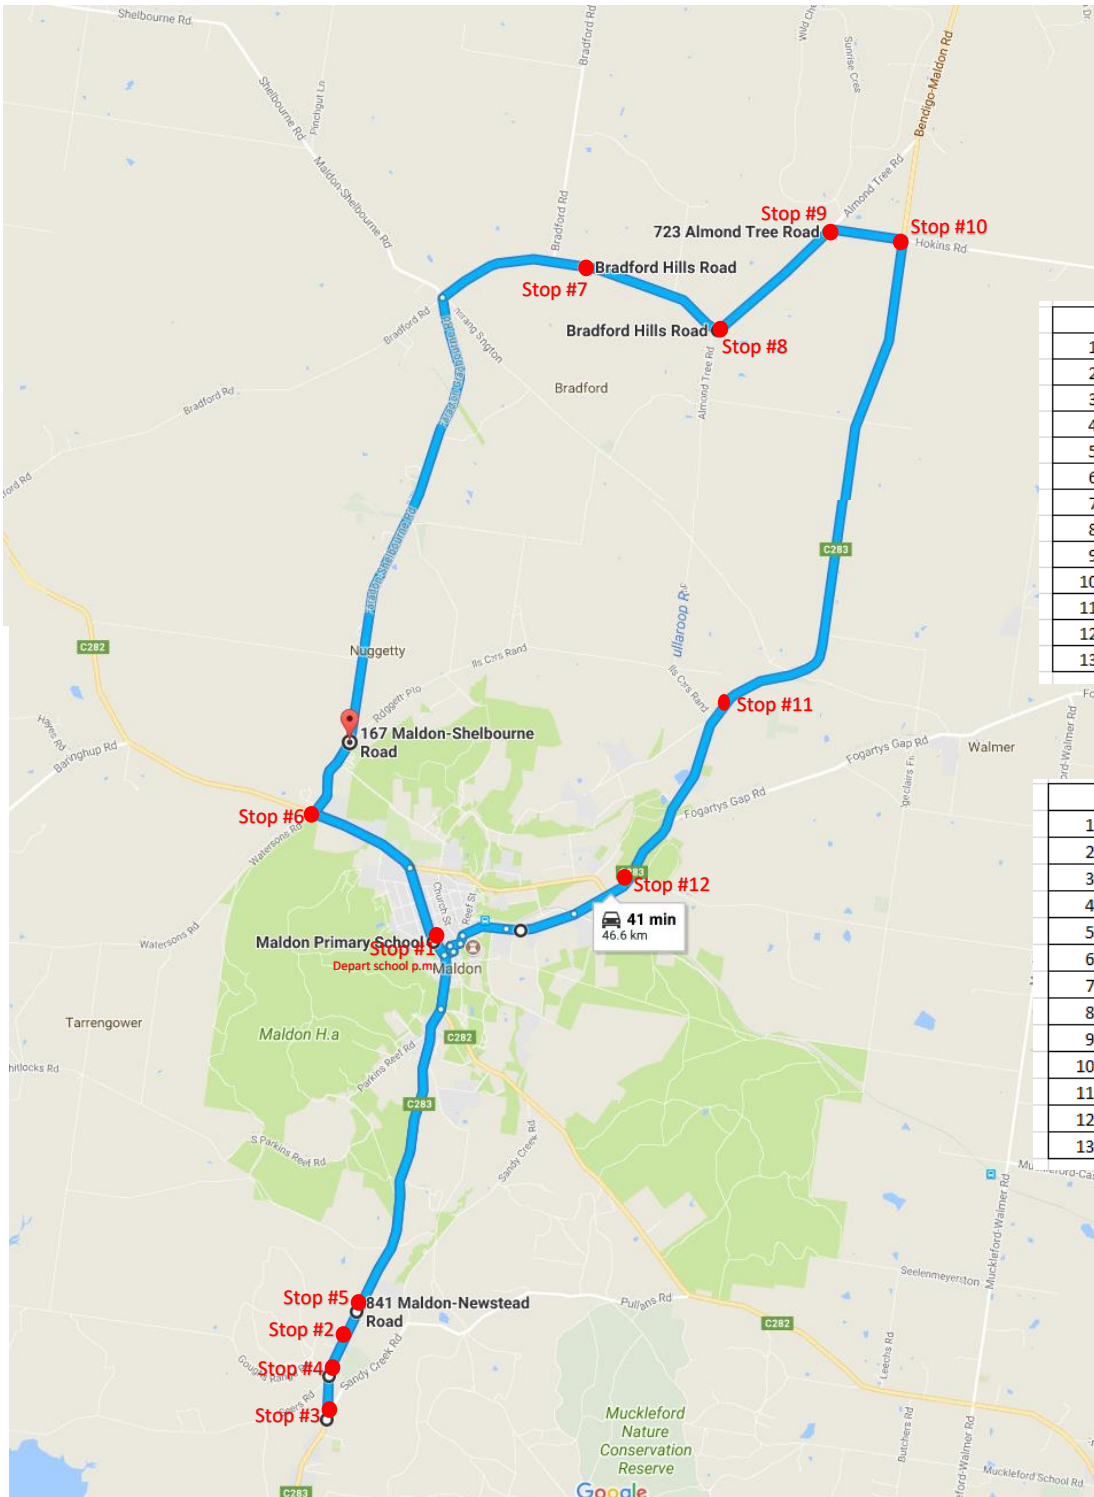

# MALDON PRIMARY SCHOOL BUS ROUTE

MORNING		
1	Depot	7.45am
2	792 Maldon-Newstead Rd	7.50am
3	Sandy Creek Rd	7.55am
4	Seers Rd	7.57am
5	841 Maldon-Newstead Rd	7.59am
6	Nuggety Rd - Prison Cnr	8.06am
7	Bradford Hills Rd	8.15am
8	Almond tree Rd	8.18am
9	Hokins Rd - Almond Tree Cnr	8.19am
10	Hokins Rd - Bgo Rd Cnr	8.21am
11	582 Bendigo Maldon Road	8.27am
12	Healys - Service Rd	8.32am
13	School	8.35am

AFTERNOON		
1	School	3.25pm
2	792 Maldon-Newstead Rd	3.30pm
3	Sandy Creek Rd	3.35pm
4	Seers Rd	3.37pm
5	841 Maldon-Newstead Rd	3.39pm
6	Nuggety Rd - Prison Rd	3.46pm
7	Bradford Hills Rd	3.55pm
8	Almond tree Rd	3.58pm
9	Hokins Rd - Almond Tree Cnr	3.59pm
10	Hokins Rd - Bgo Rd Cnr	4.01pm
11	582 Bendigo Maldon Road	4.07pm
12	Healys - Service Rd	4.11pm
13	Depot	4.16pm