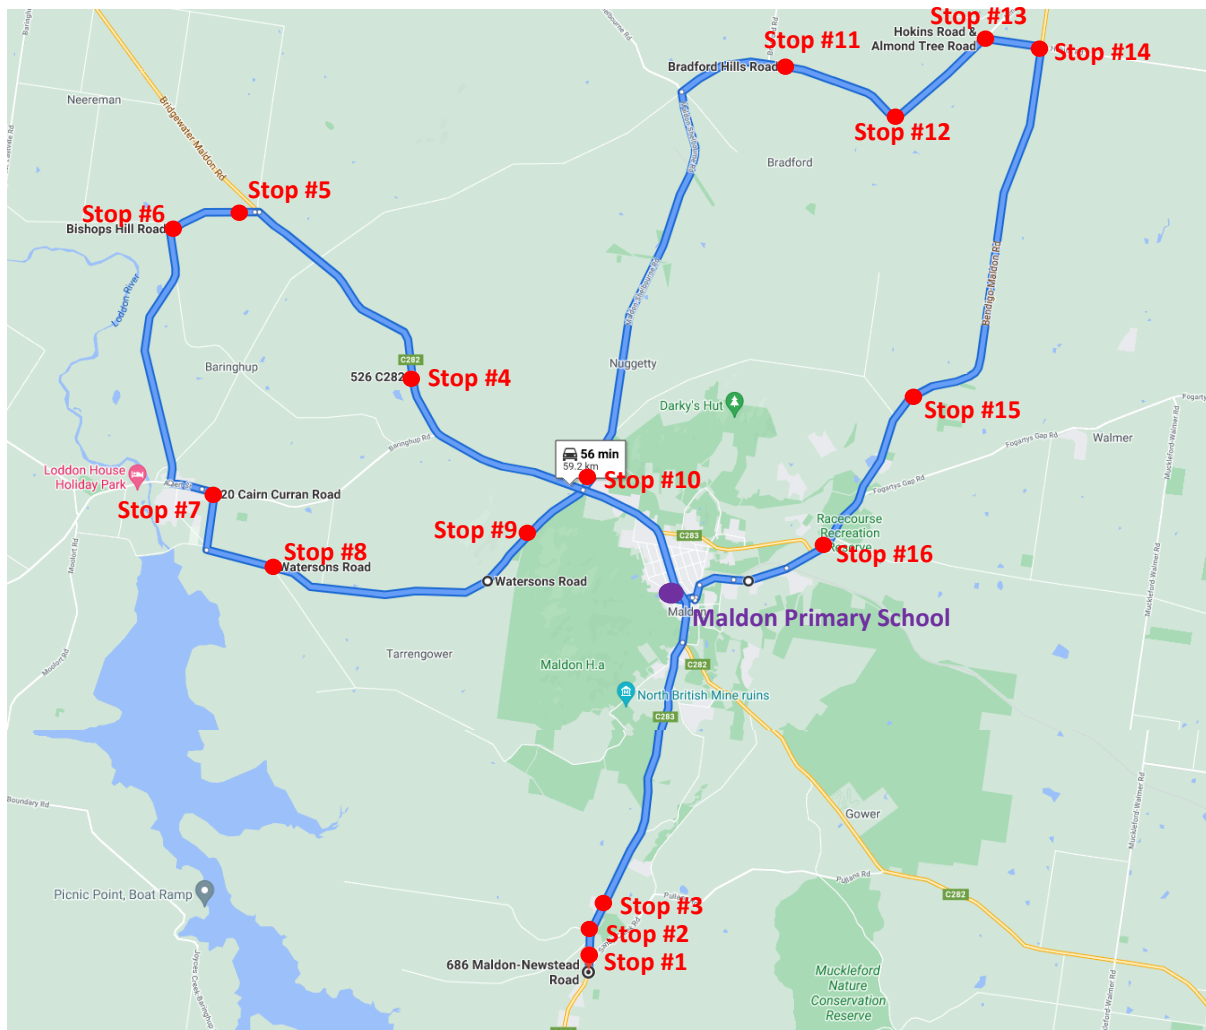

# Maldon Primary School Bus Route – Updated September 2021

## Bus Route #1043-010

Stop	MORNING ROUTE	Time
	Depot	
1	Cnr Sandy Creek Rd	7.35am
2	Cnr Seers Rd	7.37am
3	841 Maldon-Newstead Rd	7.39am
4	515 Bridgewater Maldon Rd	7:49am
5	Bishops Hill Rd	7:52am
6	Bishops Hill Rd – Baringhup Eddington Rd Cnr	7:53am
7	20 Cairn Curran Rd	7:59am
8	Watersons Rd – Back Cairn Curran Rd Cnr	8:01am
9	Watersons Rd – Mount Back Rd Cnr	8:07am
10	Nuggetty Rd - Prison Cnr	8.09am
11	Bradford Hills Rd	8.18am
12	Almond tree Rd	8.21am
13	Hokins Rd - Almond Tree Cnr	8.22am
14	Hokins Rd - Bgo Rd Cnr	8.24am
15	582 Bendigo Maldon Road	8.30am
16	Healys - Service Rd	8.35am
	Maldon Primary School	8.38am

Stop	AFTERNOON ROUTE	Time
	Maldon Primary School	3.25pm
1	Cnr Sandy Creek Rd	3.35pm
2	Cnr Seers Rd	3.37pm
3	841 Maldon-Newstead Rd	3.39pm
4	515 Bridgewater Maldon Rd	3:49pm
5	Bishops Hill Rd	3:52pm
6	Bishops Hill Rd – Baringhup Eddington Rd Cnr	3:53pm
7	20 Cairn Curran Rd	3:59pm
8	Watersons Rd – Back Cairn Curran Rd Cnr	4:01pm
9	Watersons Rd – Mount Back Rd Cnr	4:07pm
10	Nuggetty Rd - Prison Cnr	4:09pm
11	Bradford Hills Rd	4:18pm
12	Almond tree Rd	4:21pm
13	Hokins Rd - Almond Tree Cnr	4:22pm
14	Hokins Rd - Bgo Rd Cnr	4.24pm
15	582 Bendigo Maldon Road	4.30pm
16	Healys - Service Rd	4.34pm
	Depot	