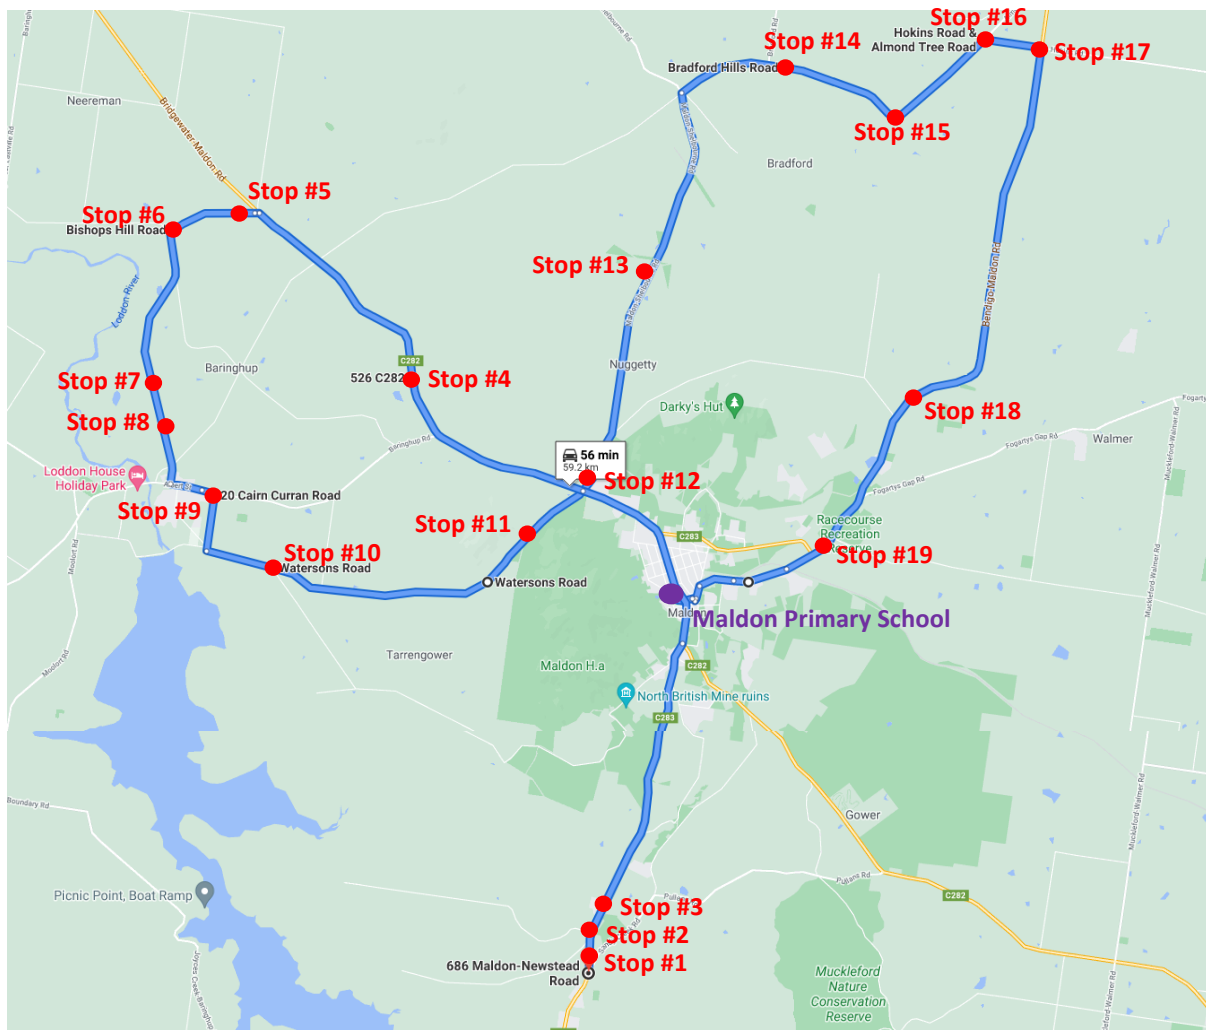

Maldon Primary School Bus Route – Updated April 2023

Bus Route #1043-010

Stop	MORNING ROUTE	Time
	Depot	
1	Cnr Sandy Creek Rd	7.35am
2	Cnr Seers Rd	7.37am
3	841 Maldon-Newstead Rd	7.39am
4	515 Bridgewater Maldon Rd	7:49am
5	Bishops Hill Rd	7:52am
6	Bishops Hill Rd – Baringhup Eddington Rd Cnr	7:53am
7	1528 Baringhup – Eddington Rd	7.56am
8	1620 Baringhup-Eddington Rd	7:57am
9	20 Cairn Curran Rd	7:59am
10	Watersons Rd – Back Cairn Curran Rd Cnr	8:01am
11	Watersons Rd – Mount Back Rd Cnr	8:07am
12	Nuggetty Rd - Prison Cnr	8.09am
13	465 Maldon - Shelbourne Rd	8:13am
14	Bradford Hills Rd	8.18am
15	Almond tree Rd	8.21am
16	Hokins Rd - Almond Tree Cnr	8.22am
17	Hokins Rd - Bgo Rd Cnr	8.24am
18	582 Bendigo Maldon Road	8.30am
19	Healys - Service Rd	8.35am
	Maldon Primary School	8.38am

Stop	AFTERNOON ROUTE	Time
	Maldon Primary School	3.25pm
1	Cnr Sandy Creek Rd	3.35pm
2	Cnr Seers Rd	3.37pm
3	841 Maldon-Newstead Rd	3.39pm
4	515 Bridgewater Maldon Rd	3:49pm
5	Bishops Hill Rd	3:52pm
6	Bishops Hill Rd – Baringhup Eddington Rd Cnr	3:53pm
7	1528 Baringhup – Eddington Rd	3:56pm
8	1620 Baringhup-Eddington Rd	3:57pm
9	20 Cairn Curran Rd	3:59pm
10	Watersons Rd – Back Cairn Curran Rd Cnr	4:01pm
11	Watersons Rd – Mount Back Rd Cnr	4:07pm
12	Nuggetty Rd - Prison Cnr	4:09pm
13	465 Maldon - Shelbourne Rd	4:13pm
14	Bradford Hills Rd	4:18pm
15	Almond tree Rd	4:21pm
16	Hokins Rd - Almond Tree Cnr	4:22pm
17	Hokins Rd - Bgo Rd Cnr	4.24pm
18	582 Bendigo Maldon Road	4.30pm
19	Healys - Service Rd	4.34pm
	Depot	