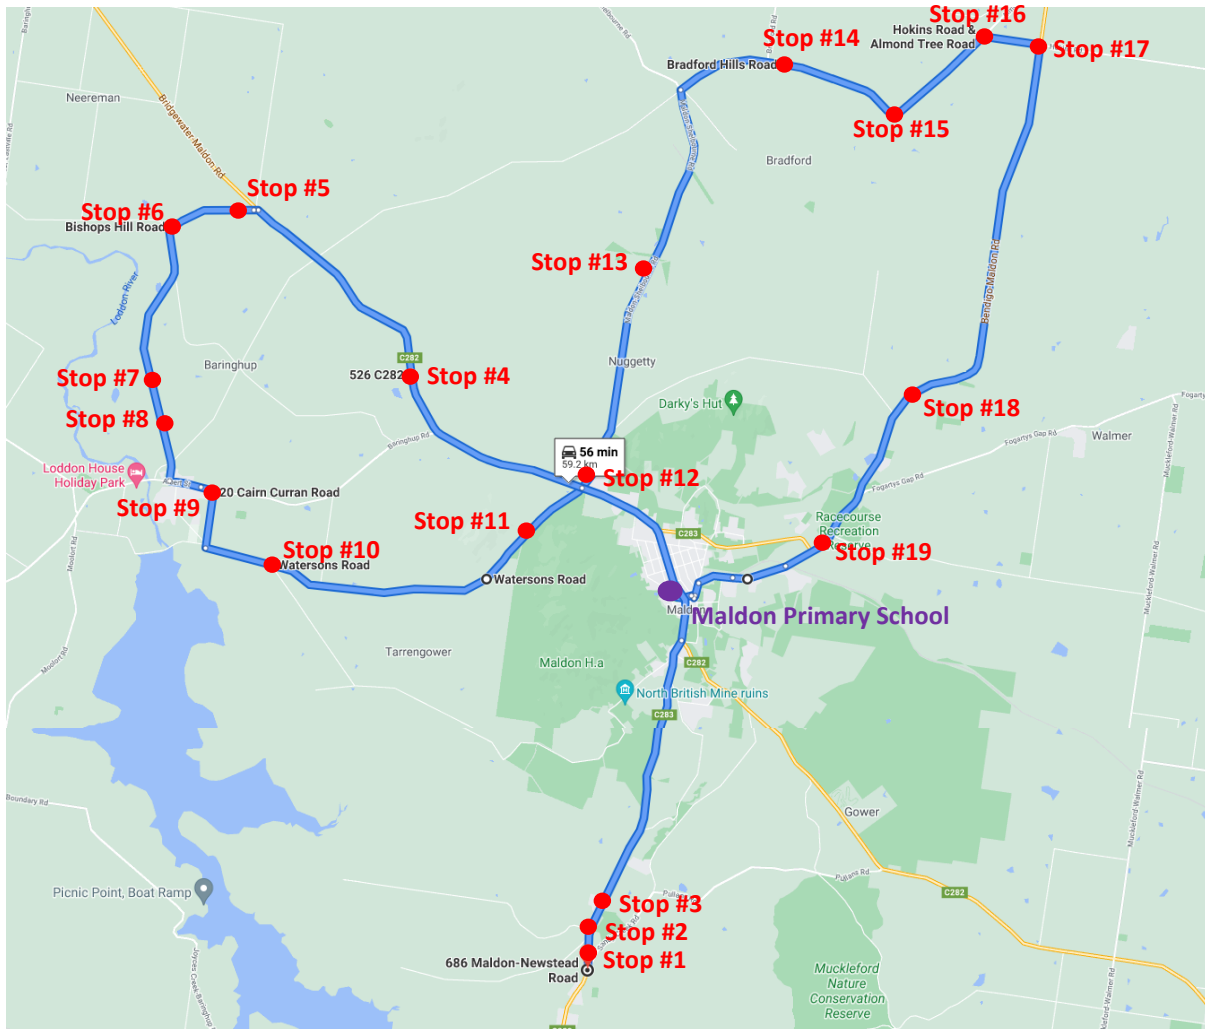

# Maldon Primary School Bus Route – Updated April 2023

## Bus Route #1043-010

Stop	MORNING ROUTE	Time
	Depot	
1	Cnr Sandy Creek Rd	7.35am
2	Cnr Seers Rd	7.37am
3	841 Maldon-Newstead Rd	7.39am
4	515 Bridgewater Maldon Rd	7:49am
5	Bishops Hill Rd	7:52am
6	Bishops Hill Rd – Baringhup Eddington Rd Cnr	7:53am
7	1528 Baringhup – Eddington Rd	7.56am
8	1620 Baringhup-Eddington Rd	7:57am
9	20 Cairn Curran Rd	7:59am
10	Watersons Rd – Back Cairn Curran Rd Cnr	8:01am
11	Watersons Rd – Mount Back Rd Cnr	8:07am
12	Nuggetty Rd - Prison Cnr	8.09am
13	300 Maldon - Shelbourne Rd	8:13am
14	Bradford Hills Rd	8.18am
15	Almond tree Rd	8.21am
16	Hokins Rd - Almond Tree Cnr	8.22am
17	Hokins Rd - Bgo Rd Cnr	8.24am
18	582 Bendigo Maldon Road	8.30am
19	Healys - Service Rd	8.35am
	Maldon Primary School	8.38am

Stop	AFTERNOON ROUTE	Time
	Maldon Primary School	3.25pm
1	Cnr Sandy Creek Rd	3.35pm
2	Cnr Seers Rd	3.37pm
3	841 Maldon-Newstead Rd	3.39pm
4	515 Bridgewater Maldon Rd	3:49pm
5	Bishops Hill Rd	3:52pm
6	Bishops Hill Rd – Baringhup Eddington Rd Cnr	3:53pm
7	1528 Baringhup – Eddington Rd	3:56pm
8	1620 Baringhup-Eddington Rd	3:57pm
9	20 Cairn Curran Rd	3:59pm
10	Watersons Rd – Back Cairn Curran Rd Cnr	4:01pm
11	Watersons Rd – Mount Back Rd Cnr	4:07pm
12	Nuggetty Rd - Prison Cnr	4:09pm
13	300 Maldon - Shelbourne Rd	4:13pm
14	Bradford Hills Rd	4:18pm
15	Almond tree Rd	4:21pm
16	Hokins Rd - Almond Tree Cnr	4:22pm
17	Hokins Rd - Bgo Rd Cnr	4.24pm
18	582 Bendigo Maldon Road	4.30pm
19	Healys - Service Rd	4.34pm
	Depot	